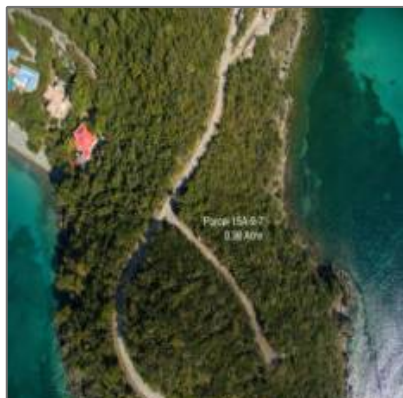

15A-9-7 Rendezvous & Ditleff

- St John, Virgin Islands 00830

Property [Description](#)

Oversized WATERFRONT parcel on Ditleff Point. Dramatic cliffs cascading down to the rugged waters' edge of Fish Bay, and spectacular sun & moon rises over Cocoloba Cay. Eastern exposure ensures nice cooling breezes. Gated peninsula w/underground utilities, beautiful stone walls lining paved roadways w/professional landscaping & private common sandy beach at Ditleff Point. Buyer & Seller split Stamp Tax. See documents for building envelope plan and survey map.

Basic [Details](#)

Property Type:	Land
Listing Type:	For Sale
Listing ID:	19-174
Price:	\$695,000
Rooms:	0
Country:	US
State:	VI
Quarter:	Cruz Bay
Island:	St John
Subdivision:	Ditleff Point
Zipcode:	00830

Address [Map](#)

Longitude: **W65° 13' 59.8"**

Latitude: **N18° 18' 57.5"**