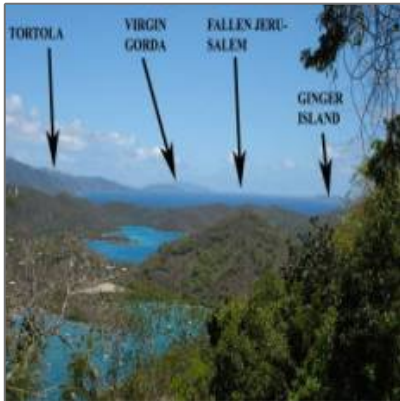

## Property [Description](#)

This 1.8 acre lot in Estate Carolina has fabulous views of Drake's Passage over Hurricane Hole to Tortola, Virgin Gorda, Fallen Jerusalem, Salt & Cooper Islands. A very private location with great breezes. Large lot with development potential. Can be subdivided into six parcels or perfect for a family compound.

## Address [Map](#)

Longitude: **W65° 16' 52.4"**

Latitude: **N18° 20' 21.7"**