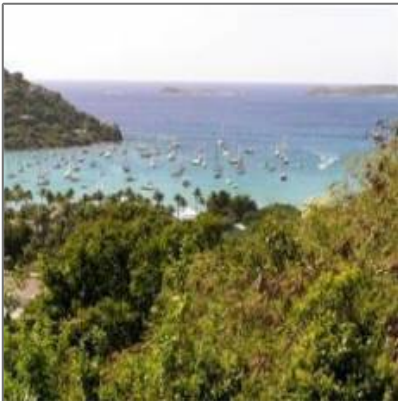

## Property Description

Great value! Scenic water views overlooking the Westin Resort. Close to town, schools, shopping, etc. Paved access. Power readily accessible.